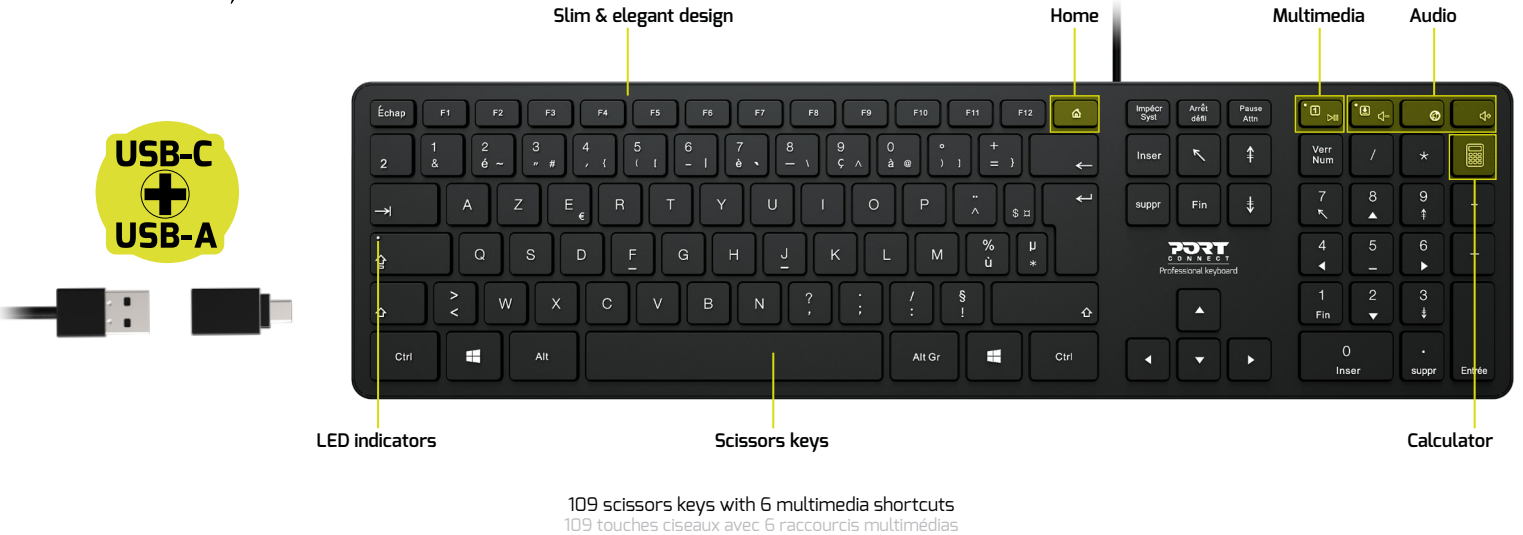

U.K. KEYBOARD

SVENSK TANGENTBORD

Product Sheet  
PORT-CONNECT.COM

## EXECUTIVE OFFICE USB KEYBOARD

### EXECUTIVE OFFICE USB KEYBOARD

- 109 comfortable and precise scissors keys
- USB-A & USB-C connectivity
- Compatible with Windows
- 6 multimedia shortcuts
- Ultra slim and elegant design
- LED indicator for low battery, num lock, caps lock, scroll lock
- Plug & Play setup